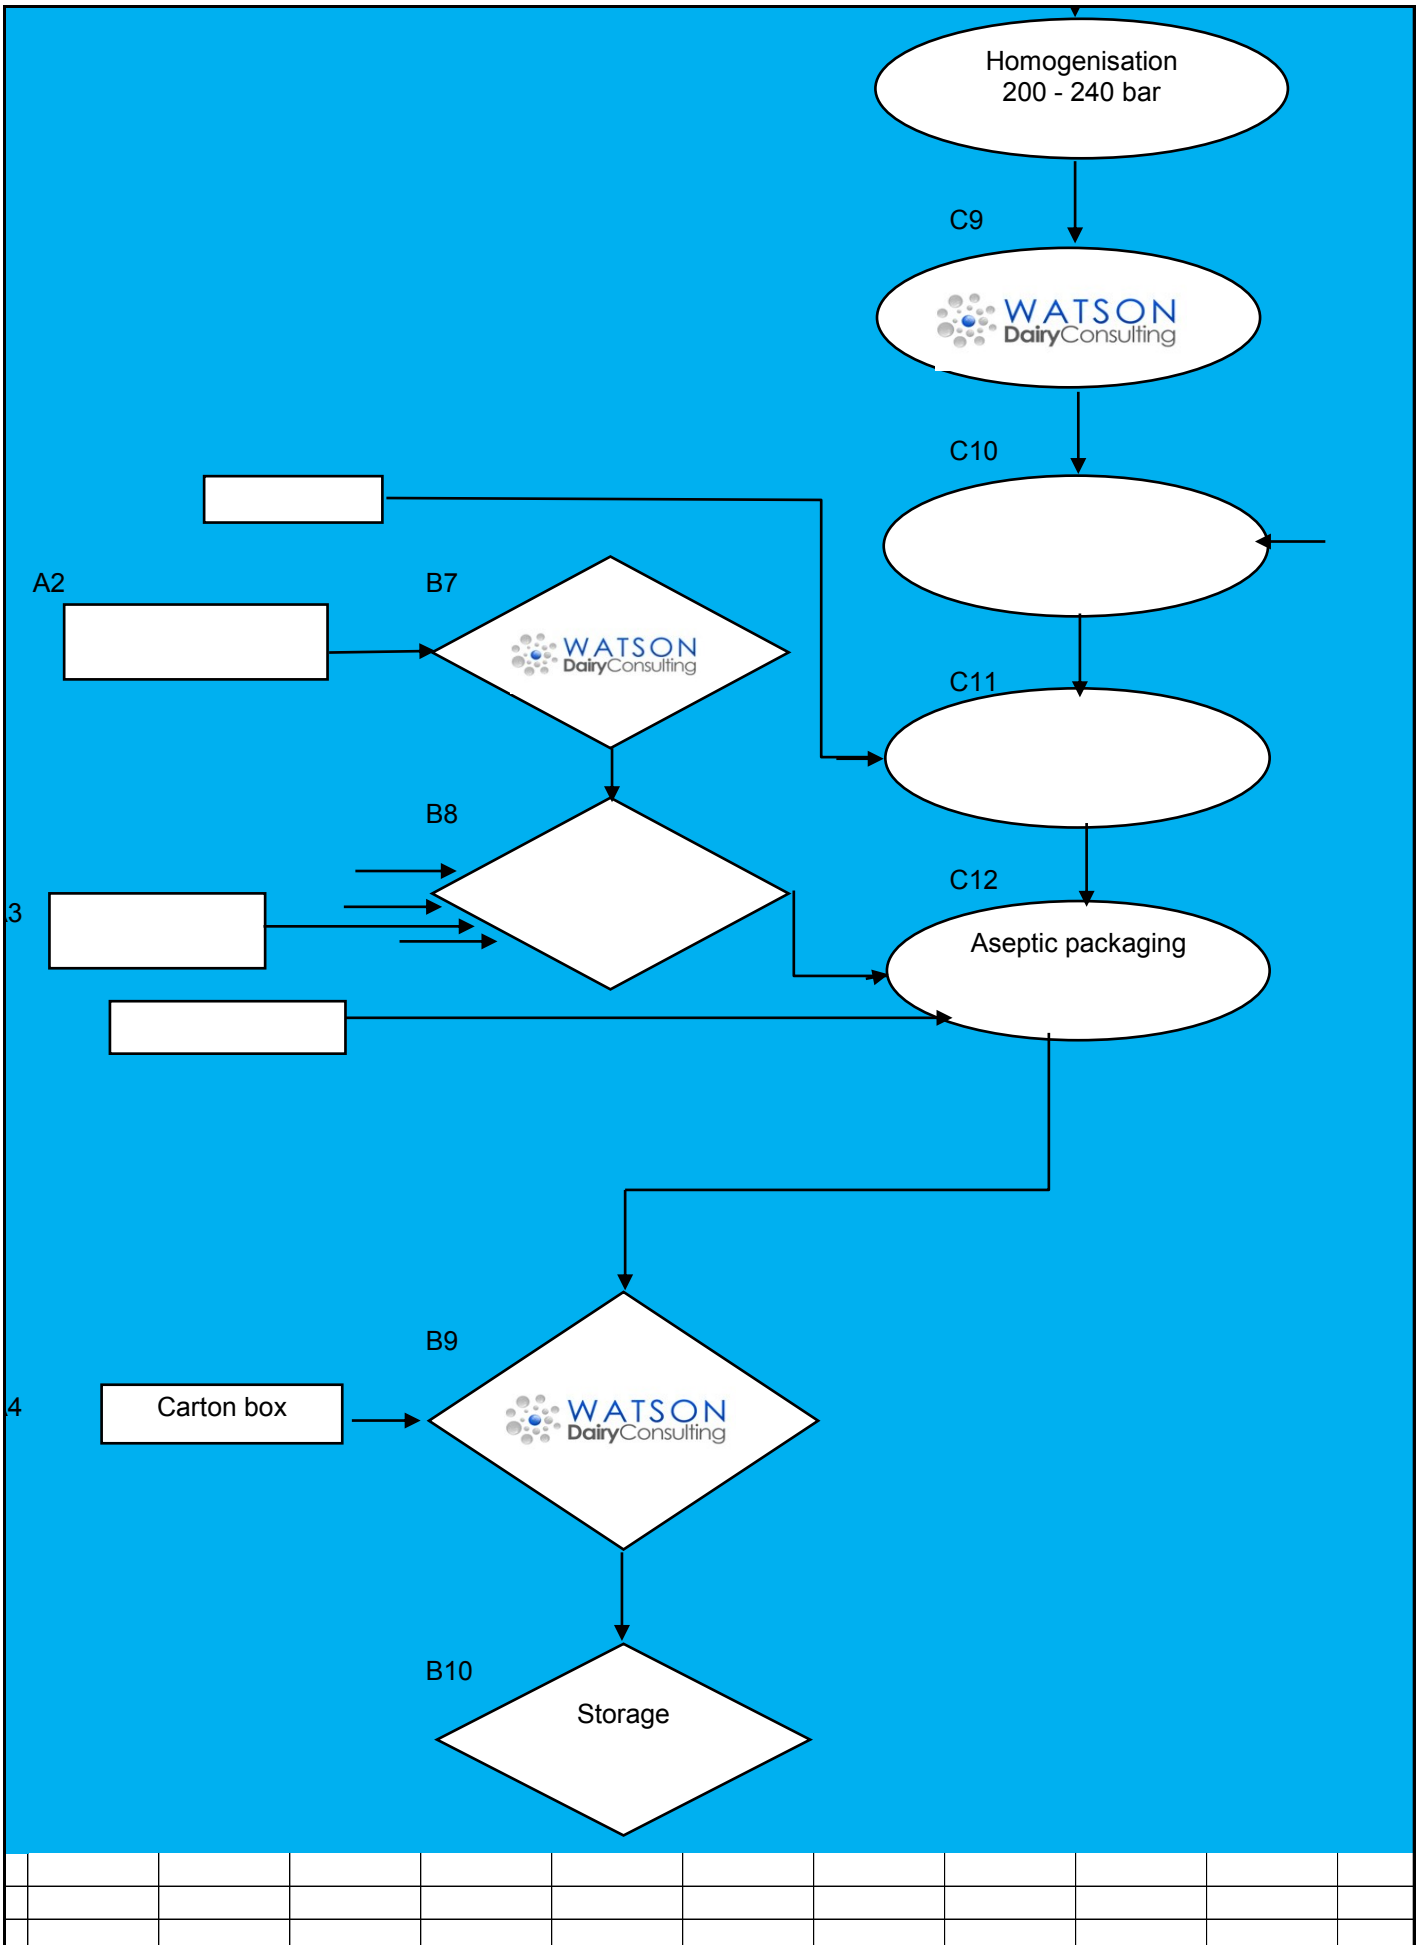

# FLOW DIAGRAM - UHT MILK

ter

ter
