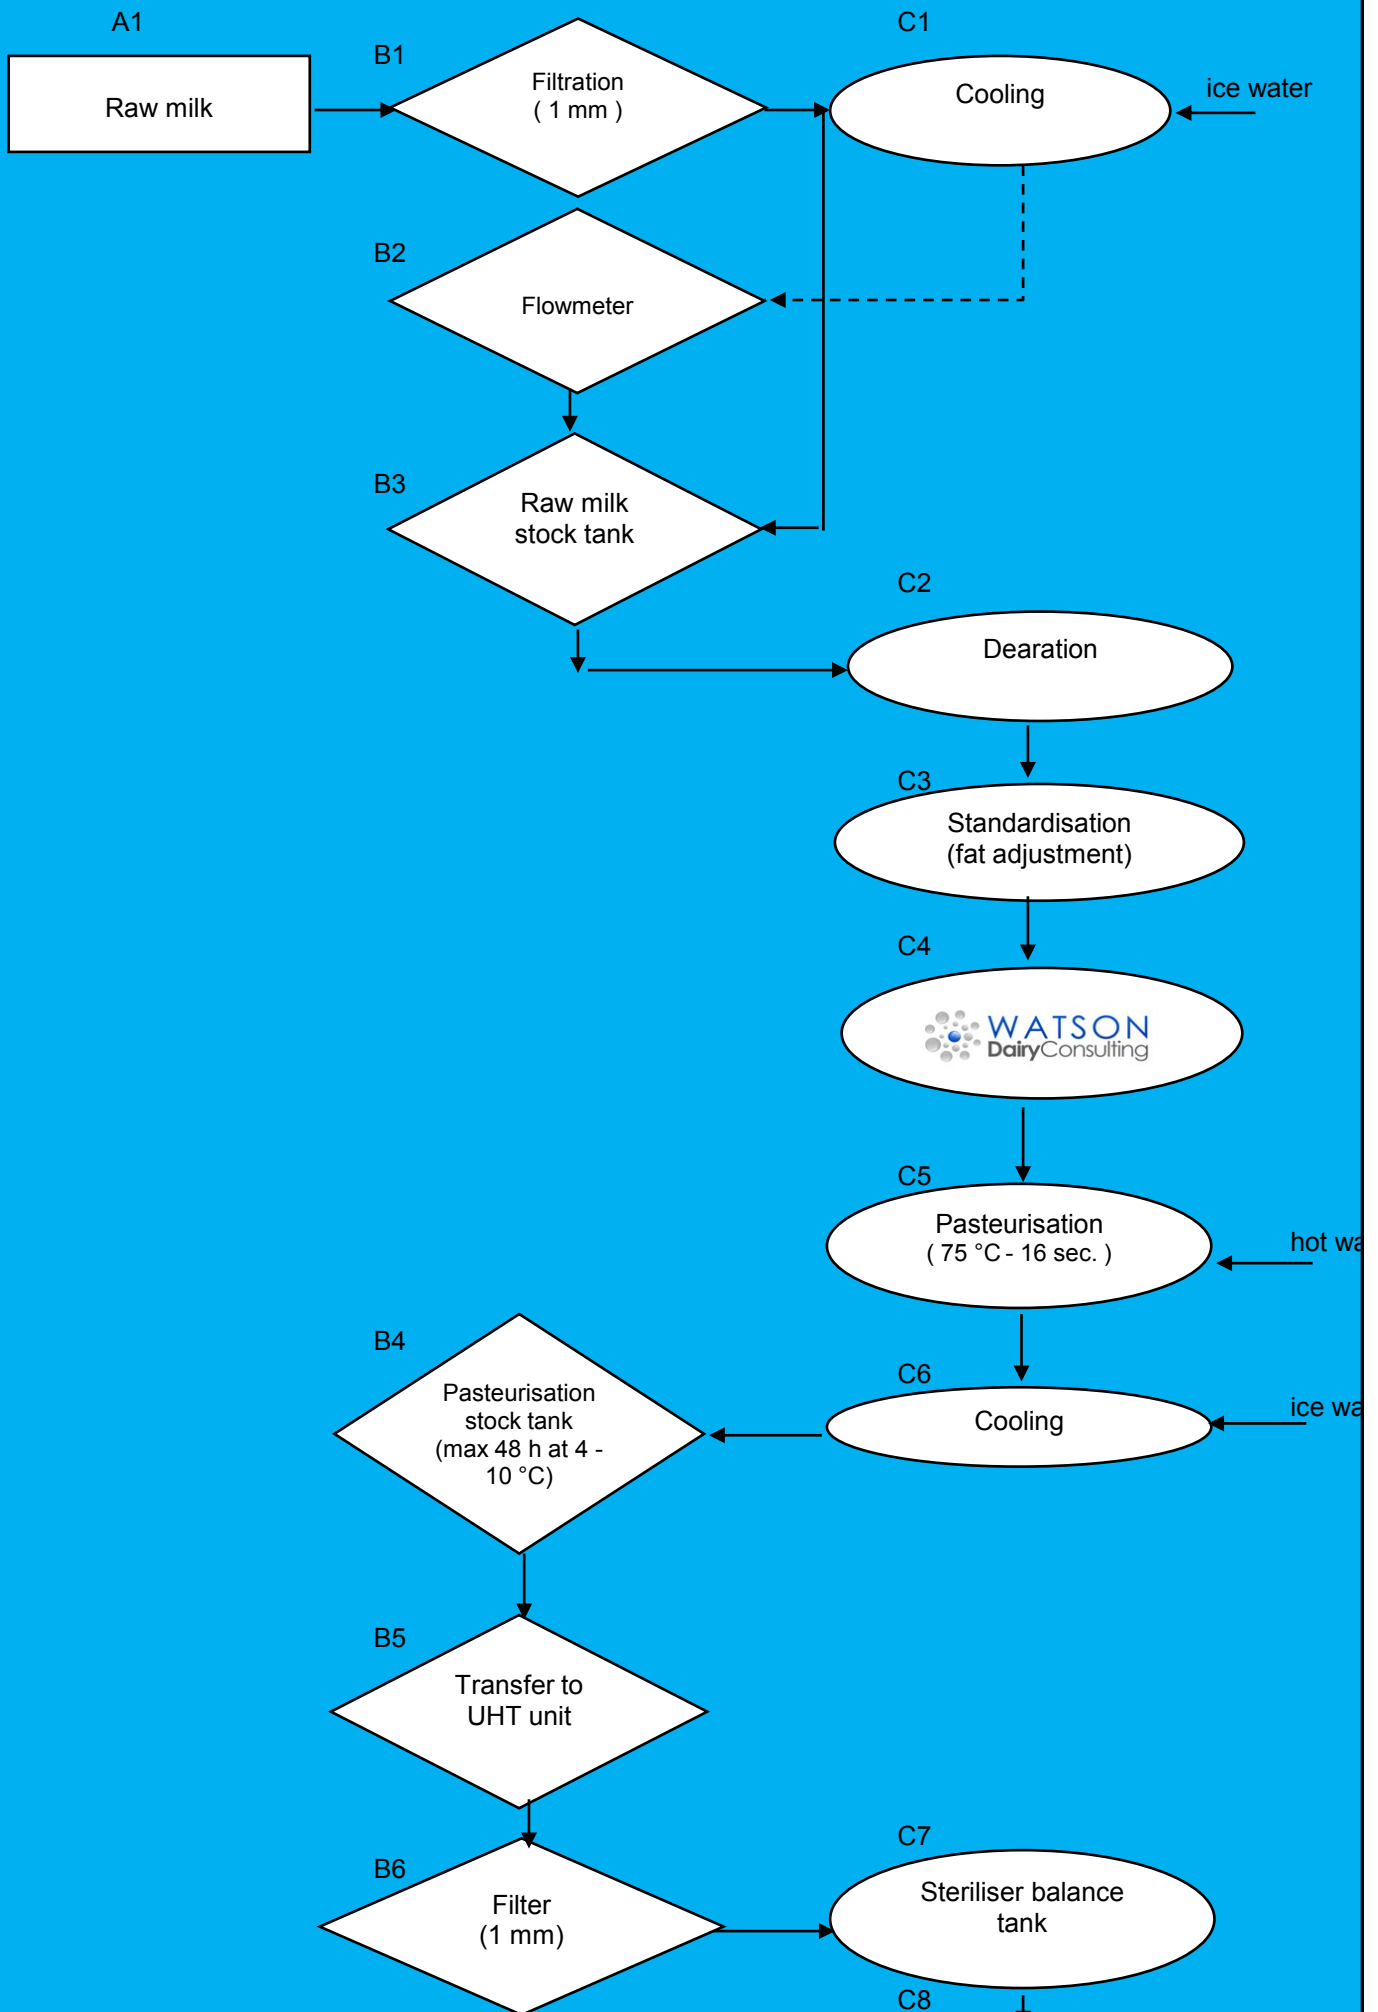

# FLOW DIAGRAM - UHT MILK

ter

ter
